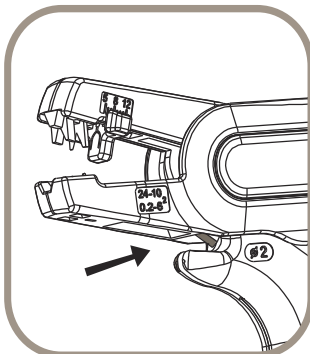

### Features:

- Self-adjusting stripping blades automatically select proper position.
- Strips #10-24 AWG (0.2-6mm<sup>2</sup>) stranded & solid insulated wire.
- Strip length gauge marks at 8-12mm.
- Cuts up to 14 AWG (2mm<sup>2</sup>) solid wire.
- Lightweight, ergonomic design reduces user fatigue.
- Reinforced fiberglass construction.
- Hardened steel blades for extra strength and longer life.

- Strips wire 24-10 AWG (0.2-6mm<sup>2</sup>)

- Adjustable and removable stripping length stop (8-12mm)

- Cuts solid wire up to 14 AWG (2mm<sup>2</sup>)

- Handle lock for easier storage