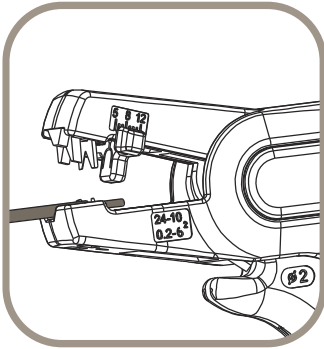

### Features:

- Self-adjusting stripping blades automatically select proper position.
- Strips #10-24 AWG (0.2-6mm<sup>2</sup>) stranded & solid insulated wire.
- Strip length gauge marks at 8-12mm.
- Cuts up to 14 AWG (2mm<sup>2</sup>) solid wire.
- Lightweight, ergonomic design reduces user fatigue.
- Reinforced fiberglass construction.
- Hardened steel blades for extra strength and longer life.

- Strips wire 24-10 AWG (0.2-6mm<sup>2</sup>)

- Adjustable and removable stripping length stop (8-12mm)

- Cuts solid wire up to 14 AWG (2mm<sup>2</sup>)

- Handle lock for easier storage