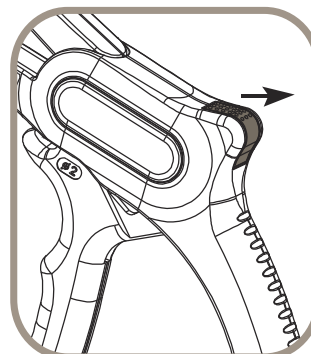

### Features:

- Self-adjusting stripping blades automatically select proper position.
- Strips #10-24 AWG (0.2-6mm<sup>2</sup>) stranded & solid insulated wire.
- Strip length gauge marks at 8-12mm.
- Cuts up to 14 AWG (2mm<sup>2</sup>) solid wire.
- Lightweight, ergonomic design reduces user fatigue.
- Reinforced fiberglass construction.
- Hardened steel blades for extra strength and longer life.

- Strips wire 24-10 AWG (0.2-6mm<sup>2</sup>)

- Adjustable and removable stripping length stop (8-12mm)

- Cuts solid wire up to 14 AWG (2mm<sup>2</sup>)

- Handle lock for easier storage