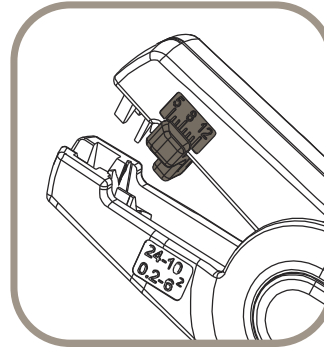

### Features:

- Self-adjusting stripping blades automatically select proper position.
- Strips #10-24 AWG (0.2-6mm<sup>2</sup>) stranded & solid insulated wire.
- Strip length gauge marks at 8-12mm.
- Cuts up to 14 AWG (2mm<sup>2</sup>) solid wire.
- Lightweight, ergonomic design reduces user fatigue.
- Reinforced fiberglass construction.
- Hardened steel blades for extra strength and longer life.

- Strips wire 24-10 AWG (0.2-6mm<sup>2</sup>)

- Adjustable and removable stripping length stop (8-12mm)

- Cuts solid wire up to 14 AWG (2mm<sup>2</sup>)

- Handle lock for easier storage