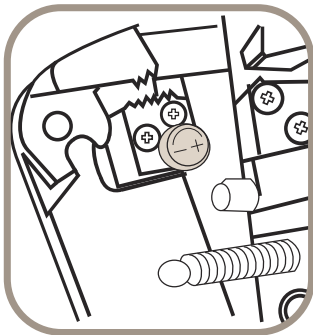

### Features:

- Strips and cuts cable/wire 24-10 AWG (0.2-6mm<sup>2</sup>).
- Strips insulated wire from 30-8 AWG with micro-adjustment knob.
- Crimps 22-10 AWG (0.5-6mm<sup>2</sup>) insulated and non-insulated terminals.
- Crimps 7-8mm ignition terminals.
- Adjustable wire stopper.

- Fine tune wire stripping from 30-8 AWG by turning the micro-adjustment knob

- Strips wire

- Cuts wire

- Crimps Insulated terminal.

- Crimps Non-insulated terminal

- Crimps ignition terminal