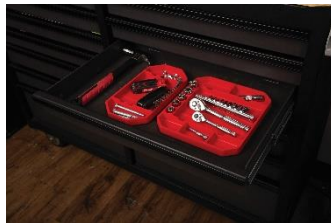

# STEELMAN MEDIUM SILICONE TOOL TRAY SET

# STEELMAN®

INDIVIDUAL SOCKET  
STORAGE

COMPARTMENTALIZED STORAGE  
Easily organize small tools and parts

**PLIABLE YET TEAR RESISTANT**

**FITS TOOL BOX DRAWERS**

**ANTI-SKID BOTTOM\***

## SPECIFICATIONS

- Medium Tray: 10" x 9.1" x 1"
- Temperature range: -58F – 380F (-50C – 200C)
- Resistant to common shop and household chemicals