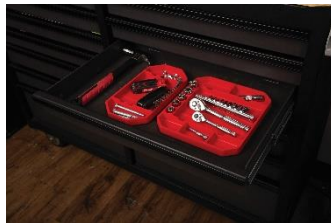

# STEELMAN®

**COMPARTMENTALIZED STORAGE**  
Easily organize small tools and parts

**INDIVIDUAL SCREWDRIVER  
BIT STORAGE**

**PLIABLE YET TEAR RESISTANT**

**FITS TOOL BOX DRAWERS**

**ANTI-SKID BOTTOM\***

## SPECIFICATIONS

- Small Tray: 5.7" x 10.7" x 1"
- Temperature range: -58F – 380F (-50C – 200C)
- Resistant to common shop and household chemicals