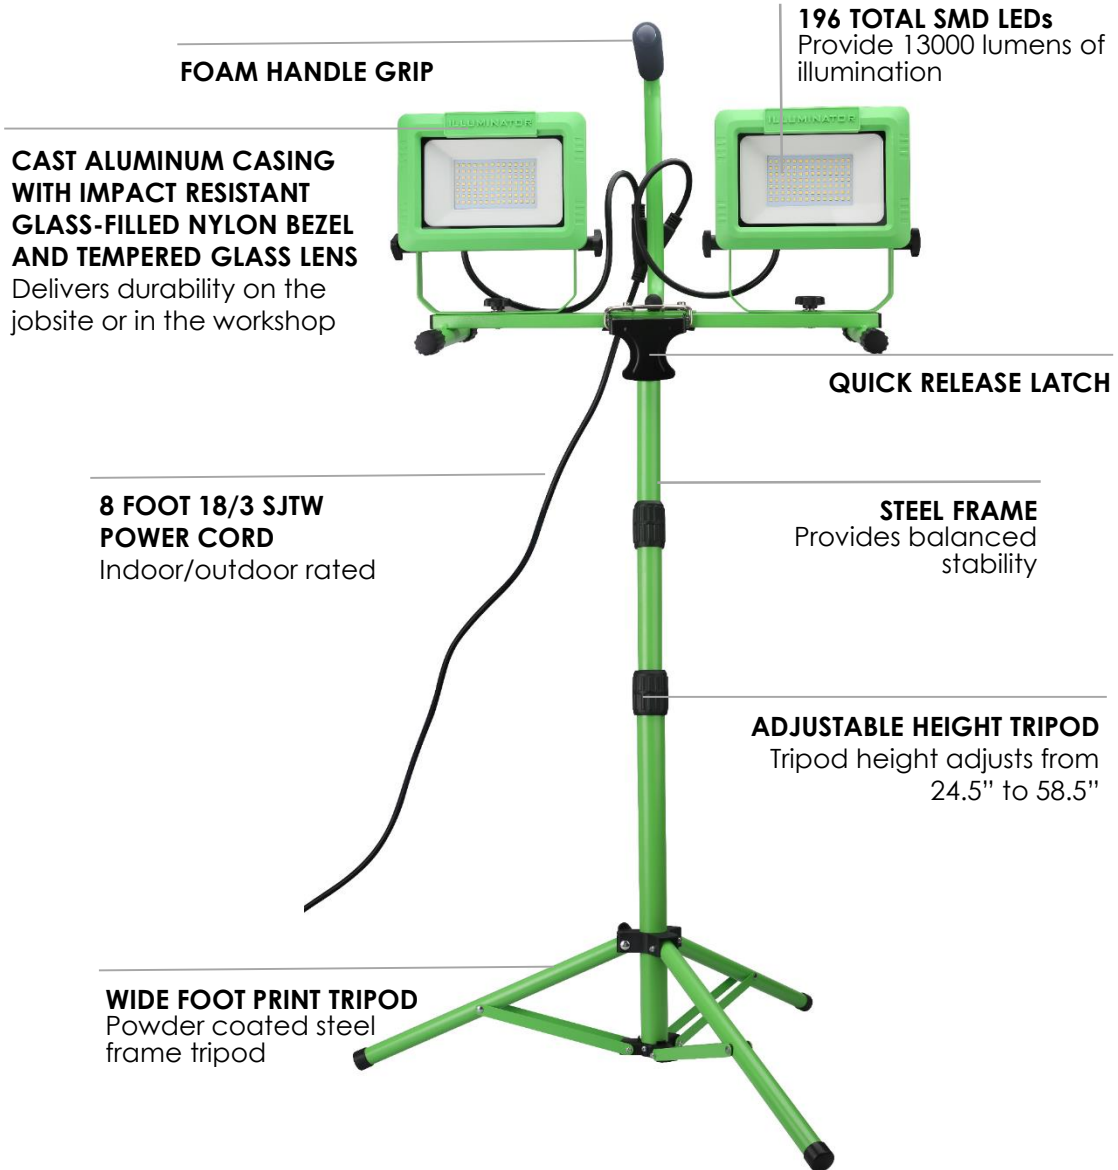

13000LM LED TRIPOD WORK LIGHT

ILLUMINATOR™

**PRE-PRODUCTION VERSION – SPECS AND DESIGN SUBJECT TO CHANGE*

FOAM HANDLE GRIP

196 TOTAL SMD LEDs

Provide 13000 lumens of illumination

CAST ALUMINUM CASING WITH IMPACT RESISTANT GLASS-FILLED NYLON BEZEL AND TEMPERED GLASS LENS

Delivers durability on the jobsite or in the workshop

QUICK RELEASE LATCH

8 FOOT 18/3 SJTW POWER CORD

Indoor/outdoor rated

STEEL FRAME
Provides balanced stability

ADJUSTABLE HEIGHT TRIPOD

Tripod height adjusts from 24.5" to 58.5"

WIDE FOOT PRINT TRIPOD

Powder coated steel frame tripod

SPECIFICATIONS

- Lumens: 13000lm
- LED type: SMD x 196
- Cord: 18/3 SJTW, 8ft
- Light Overall Dims: 22.25"x7.25"x13.5", 6.55lb
- Tripod Dims: 34.5" Dia Footprint, 4.68lb
- Box Dims/Wt: 9.84" x 5.51" x 24.8", 13.75lb

MATERIALS

- Body: Cast aluminum
- Frame and Tripod: Steel
- Lens: Tempered glass
- Bezel/Handle/Knob: Glass-filled nylon

PRODUCT #: 42575