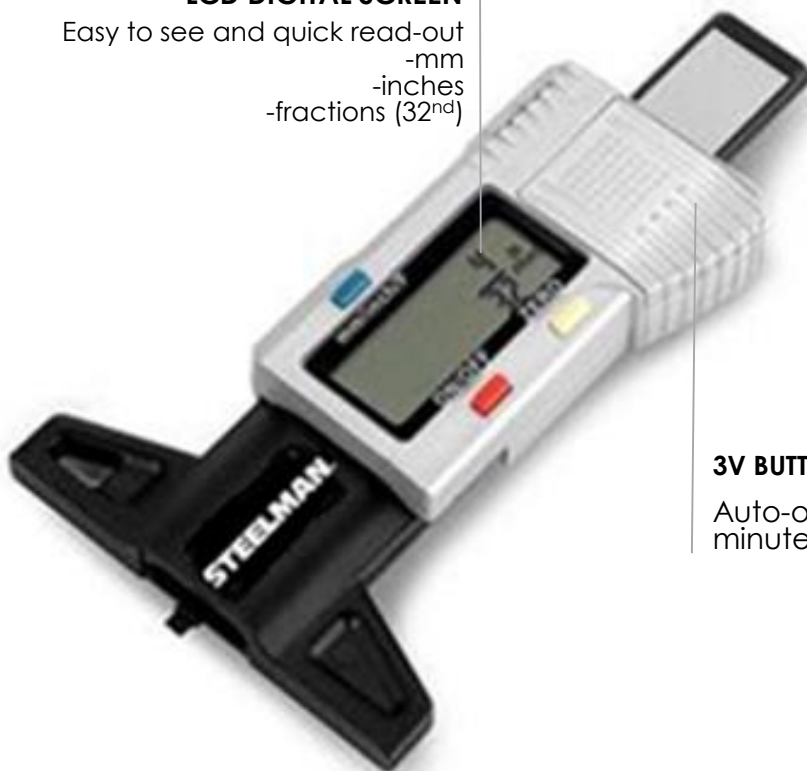

DIGITAL TREAD DEPTH GAUGE WITH 32ND READ-OUT

STEELMAN[®]

LCD DIGITAL SCREEN

Easy to see and quick read-out
-mm
-inches
-fractions (32nd)

3V BUTTON CELL BATTERY

Auto-off after 5 minutes of inactivity

EASY TREAD DEPTH CONVERSION

EASY ACCESS BATTERY COMPARTMENT

ZEROING AT ANY POSITION

SPECIFICATIONS

- RANGE AND RESOLUTION:
 - 0 - 25mm, 0.01MM
 - 0 - 1", 0.0005"
 - 0 - 32/32, 1/32
- Zero setting at any position
- Auto-off after 5 minutes

MATERIALS

- ABS casing, Tread Depth Bar and Base
- Silicone buttons
- LCD screen

PRODUCT #: 60664