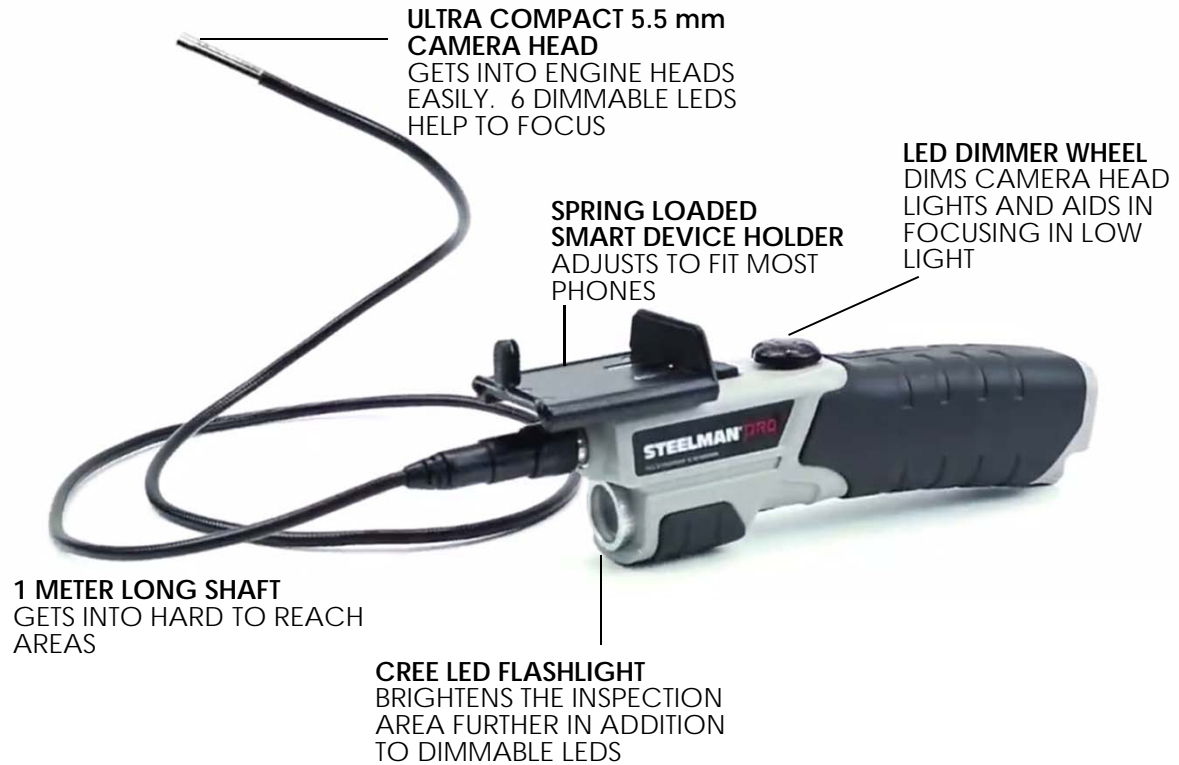

# SVS-1021 - WI-FI VIDEO SCOPE

**IMAGE GALLERY**  
SAVE AND EMAIL PICTURES AND VIDEO STRAIGHT FROM YOUR DEVICE!

**STEELMAN® PRO WI-FI VIDEO SCOPE** uses your Smart Device (Phone, Tablet, PC) in conjunction with the free App to inspect hard to reach places

## SPECIFICATIONS

WIDTH: 7 INCHES  
 HEIGHT: 2 INCHES  
 DEPTH: 7 INCHES  
 CAMERA HEAD: 5.5 mm  
 CAMERA LENGTH: 1 M  
 DEFINITION: 480P High Definition  
 IP67 CERTIFIED CAMERA HEAD RESISTS DIRT AND LIQUIDS  
 INCLUDED: NEOPRENE CARRYING CASE

## MATERIALS

FINISH/ COLOR: Black TPR grip, gray housing  
 CONSTRUCTION: TPR and Injection Molded outer layer

**PRODUCT #: 78823**